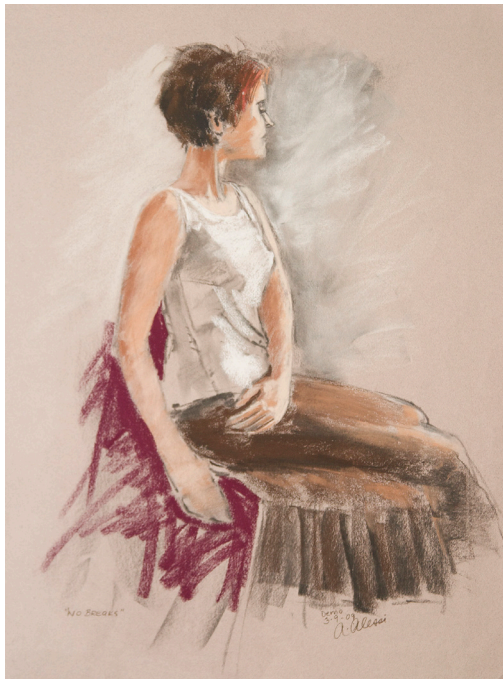

# Annette Alessi Art Classes

*Drawing and Painting, Pastels and Oils, Still Life and Landscape, Figurative and Portraiture*

610-742-7474 www.alessicreations.com

“No Breaks”, Pastel and Charcoal, ©Annette Alessi

### Class Title:

“Study the Portrait & the Figure”  
for Adults beginner  
and intermediate

**Class Dates:** starts 9-15-10  
and runs 4 week sessions  
through June 2011

**Time:** 10:00 am to 12:00 pm

**Cost:** \$80.00 each session

Working from a Live Model, students will draw the portrait and the figure learning gestures with individual guidance. There will also be an instructional breakdown of the human head and of the figure. Please bring a large drawing pad, soft vine charcoal, charcoal pencils and mitientis paper and portrait set of pastels. “Drawing is the Mother, Painting is the Child.”